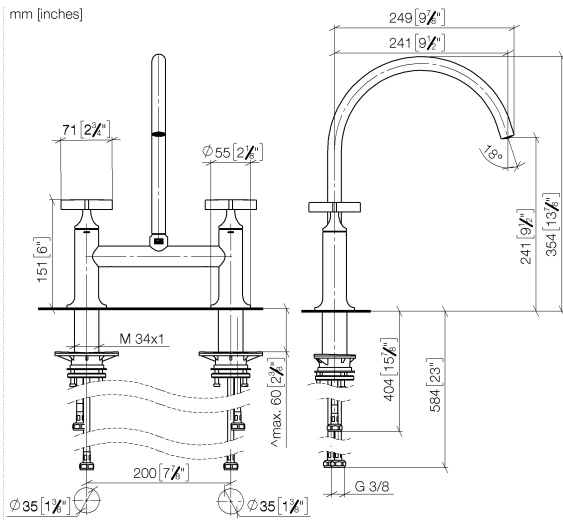

VAIA Two-hole bridge mixer for rinsing/Profi spray - Chrome

VAIA

19 825 809

- 241mm projection
- pivotable spout 360°
- air-enriched flow
- max. flow 7 l/min at 3 bar flow pressure
- lead-free
- This product can help a building meet the requirements of Green Building Rating Systems, e.g. LEED®, BREEAM®, DGNB

Recommended miscellaneous

VAIA Dispenser with rosette - Chrome 82 434 809-00

19 825 809

Flow rate chart

Certificates

LGA_38632.

19 825 809

Spare parts list

No.	Item Number	Name	Quantity used	Delivery time
1	90 28 22 396 00-00	spout	1	10
2	90 20 80 036 00-00	handle	2	-
Spare part can no longer be ordered, please order the replacement item				
3	90 12 12 232 00 90	fixing cap	2	2
4	90 90 03 131 00 90	top	2	2
5	04 30 11 040 00 90	fixing set	2	2
6	04 30 04 100 00 90	hose	2	2
7	04 30 04 101 00 90	hose	2	2