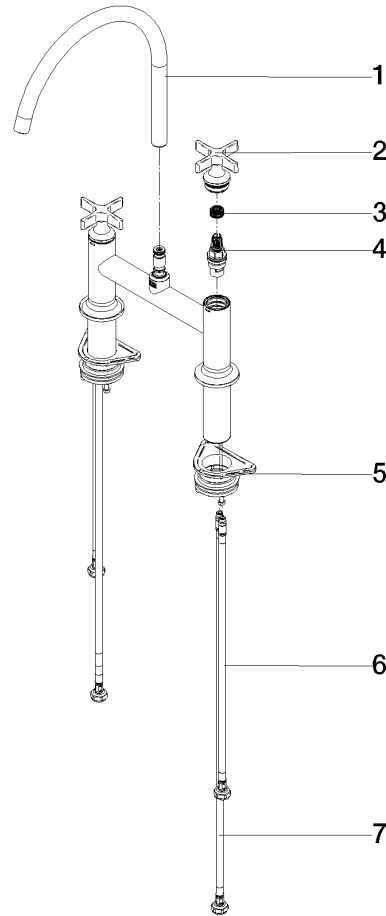

VAIA Two-hole bridge mixer for rinsing/Profi spray - Chrome

VAIA

19 825 809

- 241mm projection
- pivotable spout 360°
- air-enriched flow
- max. flow 7 l/min at 3 bar flow pressure
- lead-free
- This product can help a building meet the requirements of Green Building Rating Systems, e.g. LEED®, BREEAM®, DGNB

	Chrome	19 825 809-00
	Brushed Platinum	19 825 809-06
	Platinum	19 825 809-08
	Durabrand (23kt Gold)	19 825 809-09
	Dark Chrome	19 825 809-19
	Brushed Durabrand (23kt Gold)	19 825 809-28
	Matte Black	19 825 809-33
	Brushed Champagne (22kt Gold)	19 825 809-46
	Champagne (22kt Gold)	19 825 809-47
	Brushed Chrome	19 825 809-93
	Brushed Dark Platinum	19 825 809-99

Recommended miscellaneous

VAIA Dispenser with rosette - Chrome 82 434 809-00

19 825 809

Flow rate chart

Certificates

LGA_38632.

19 825 809

Spare parts list

No.	Item Number	Name	Quantity used	Delivery time
1	90 28 22 396 00-00	spout	1	10
2	90 20 80 036 00-00	handle	2	-
Spare part can no longer be ordered, please order the replacement item				
3	90 12 12 232 00 90	fixing cap	2	2
4	90 90 03 131 00 90	top	2	2
5	04 30 11 040 00 90	fixing set	2	2
6	04 30 04 100 00 90	hose	2	2
7	04 30 04 101 00 90	hose	2	2